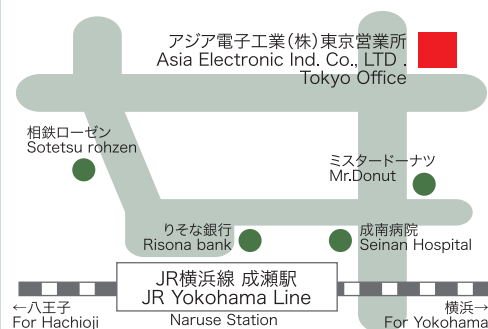

■TOKYO OFFICE

Hosei Bldg., 2nd floor
4-1-19, Minami-naruse, Machida-city, Tokyo
TEL.042-720-3401
FAX.042-720-3403

Tokyo